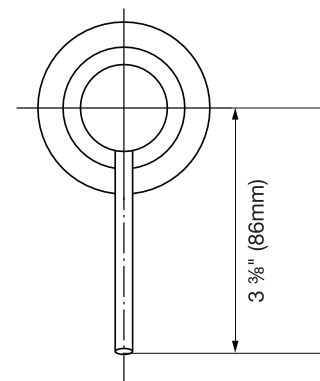

VIGO Bolton Kitchen Soap Dispenser

VGSD005

PRODUCT FEATURES

- Solid brass construction
- Premium 7-layer finish prevents scratches and fingerprints
- Pneumatic open and close system for easy above-the-counter fill
- Proprietary airtight suction and seal
- 10-ounce plastic reservoir
- Fits 1 ¼" to 1 ½" opening
- All VIGO kitchen accessories feature a quality-assured Limited Lifetime Warranty

MEASUREMENTS

FRONT VIEW

SIDE VIEW

TOP VIEW

* See website for detailed warranty information.