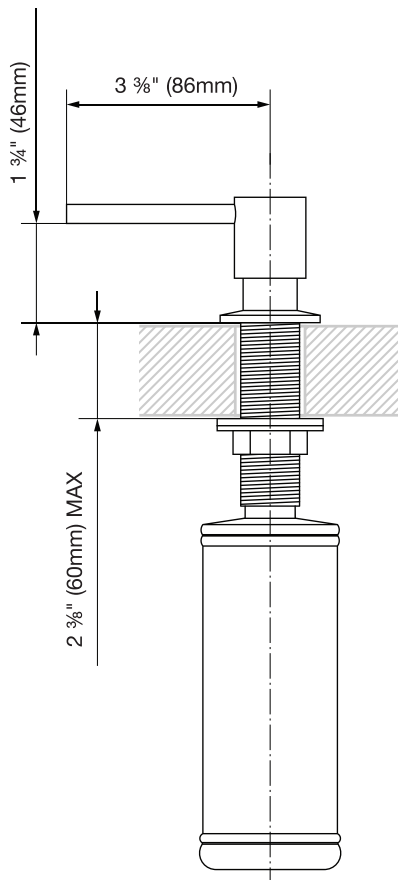

VIGO Bolton Kitchen Soap Dispenser

VGSD005

PRODUCT FEATURES

- Solid brass construction
- Premium 7-layer finish prevents scratches and fingerprints
- Pneumatic open and close system for easy above-the-counter fill
- Proprietary airtight suction and seal
- 10-ounce plastic reservoir
- Fits 1 ¼" to 1 ½" opening
- All VIGO kitchen accessories feature a quality-assured Limited Lifetime Warranty

MEASUREMENTS

FRONT VIEW

SIDE VIEW

TOP VIEW

* See website for detailed warranty information.