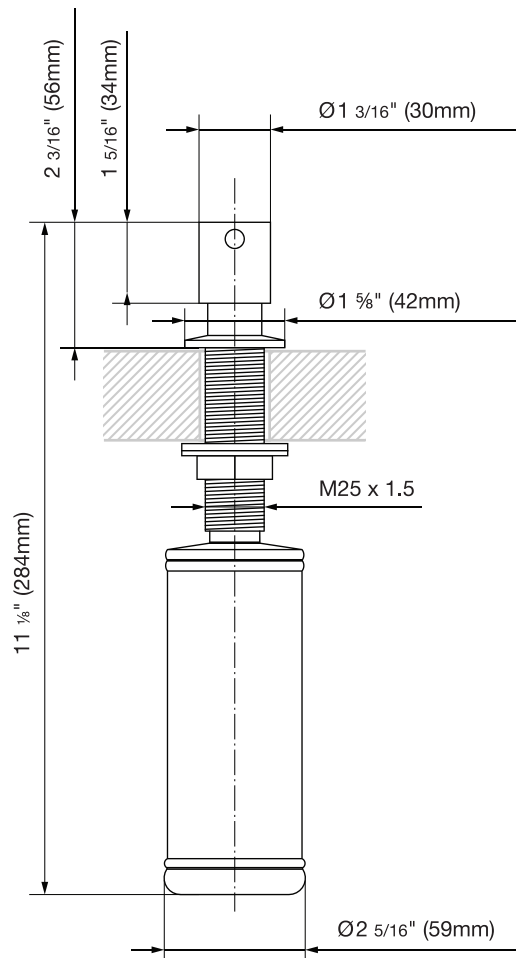

VIGO Bolton Kitchen Soap Dispenser

VGSD005

PRODUCT FEATURES

- Solid brass construction
- Premium 7-layer finish prevents scratches and fingerprints
- Pneumatic open and close system for easy above-the-counter fill
- Proprietary airtight suction and seal
- 10-ounce plastic reservoir
- Fits 1 ¼" to 1 ½" opening
- All VIGO kitchen accessories feature a quality-assured Limited Lifetime Warranty

MEASUREMENTS

FRONT VIEW

SIDE VIEW

TOP VIEW

* See website for detailed warranty information.